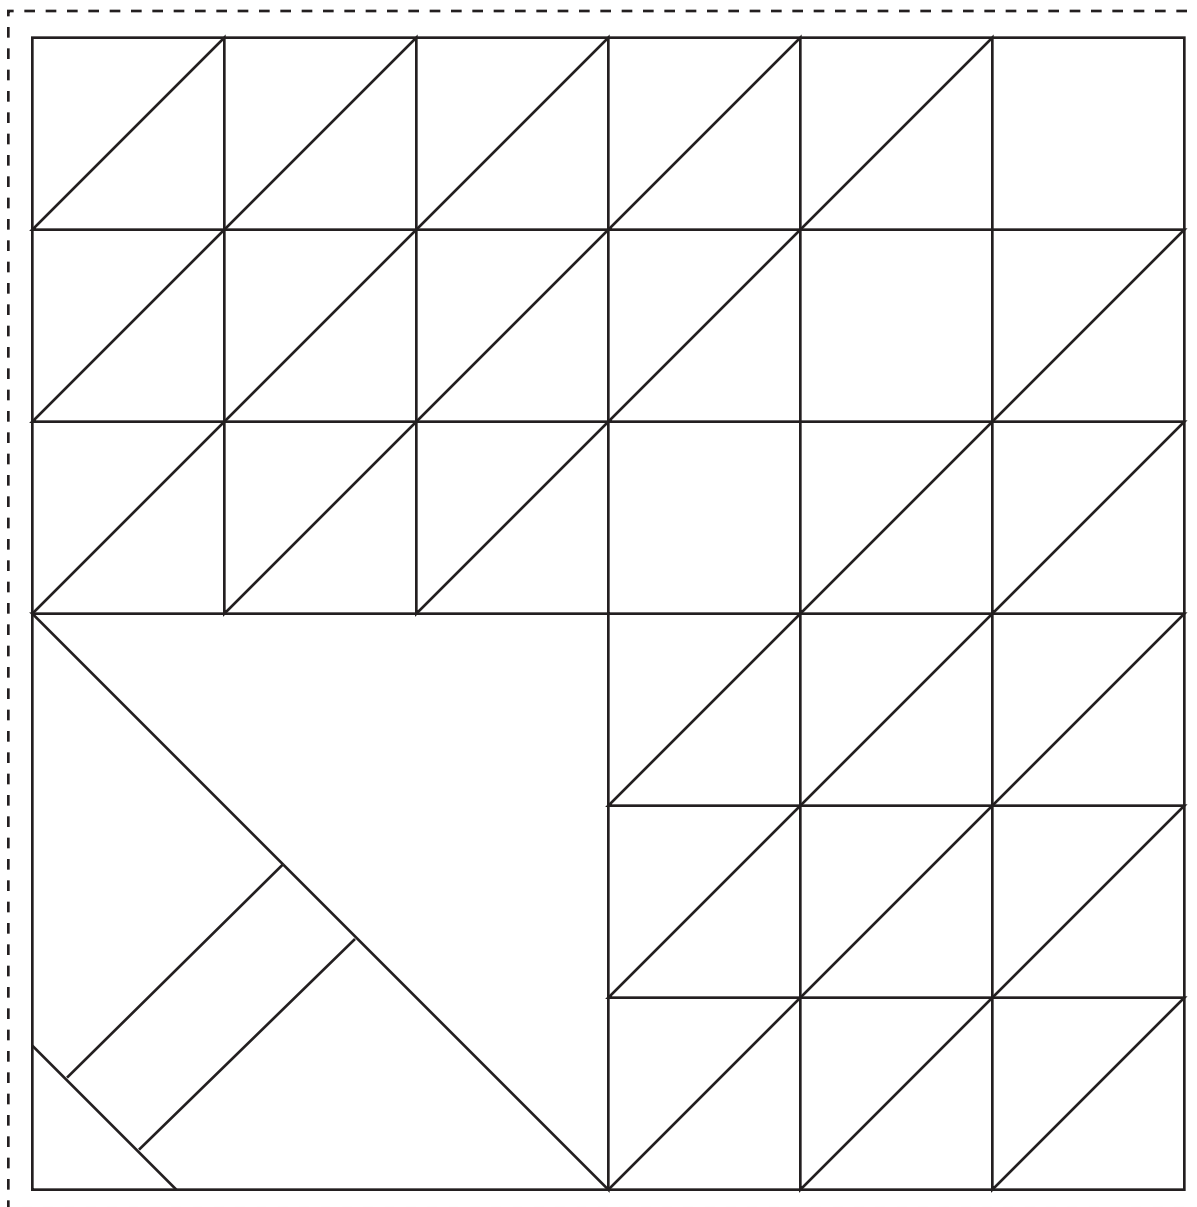

# The Tree\* - Seasonal Sampler

Finished Size - 12" by 12"

Squares - cut 3 @ 2 1/2"

Triangles - cut 24 @ 3" then square up to 2 1/2"

Large Triangle - Cut 1 @ 6 7/8"

Paper Pieced Trunk (see next pattern)

\* 50% actual size/Scale 1" = 2"