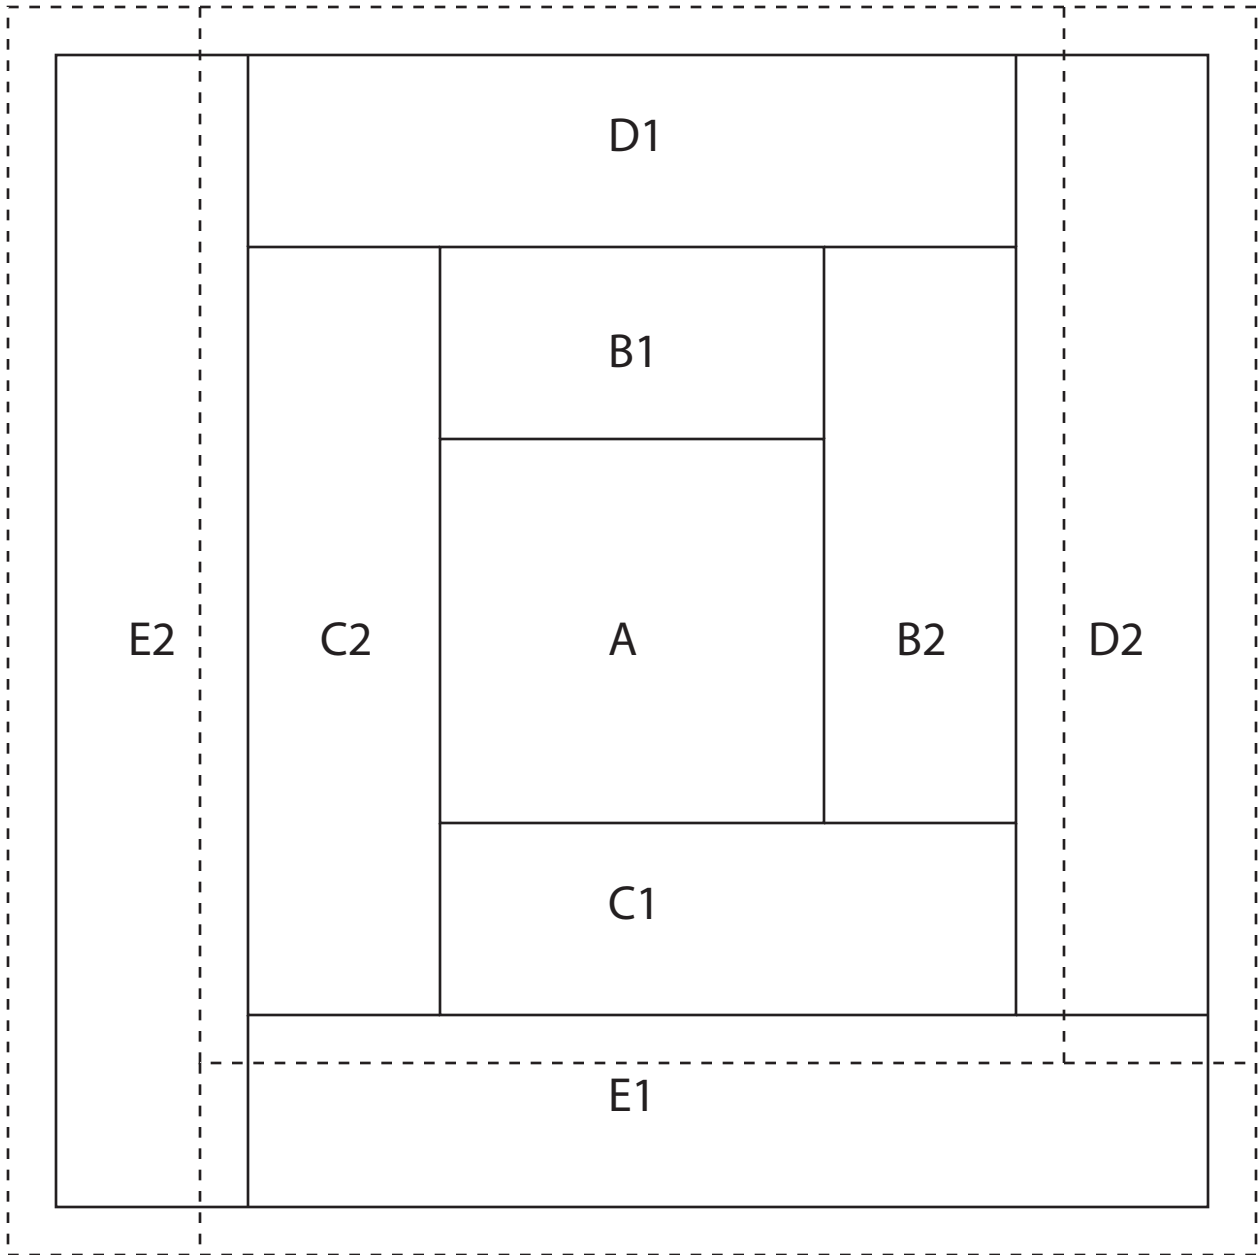

Log Cabin Accuracy Check - D1 to E2

1 inch
check after
printing

LearnHowToQuilt.com
Master Quilting through Online Classes

*Copyright 2020 ABT All Rights Reserved