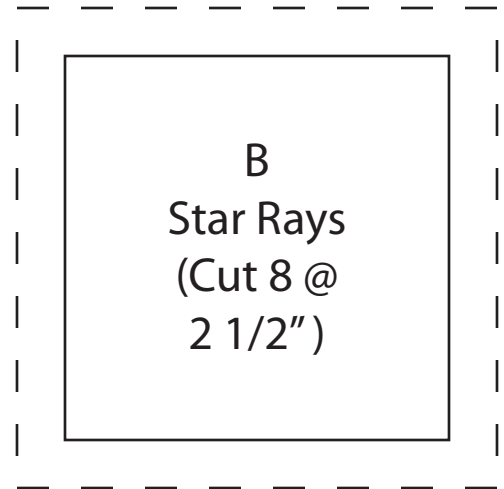

Templates for Cutting/Checking

LearnHowToQuilt.com

Master Quilting through Online Classes

*Copyright 2019 ABT All Rights Reserved